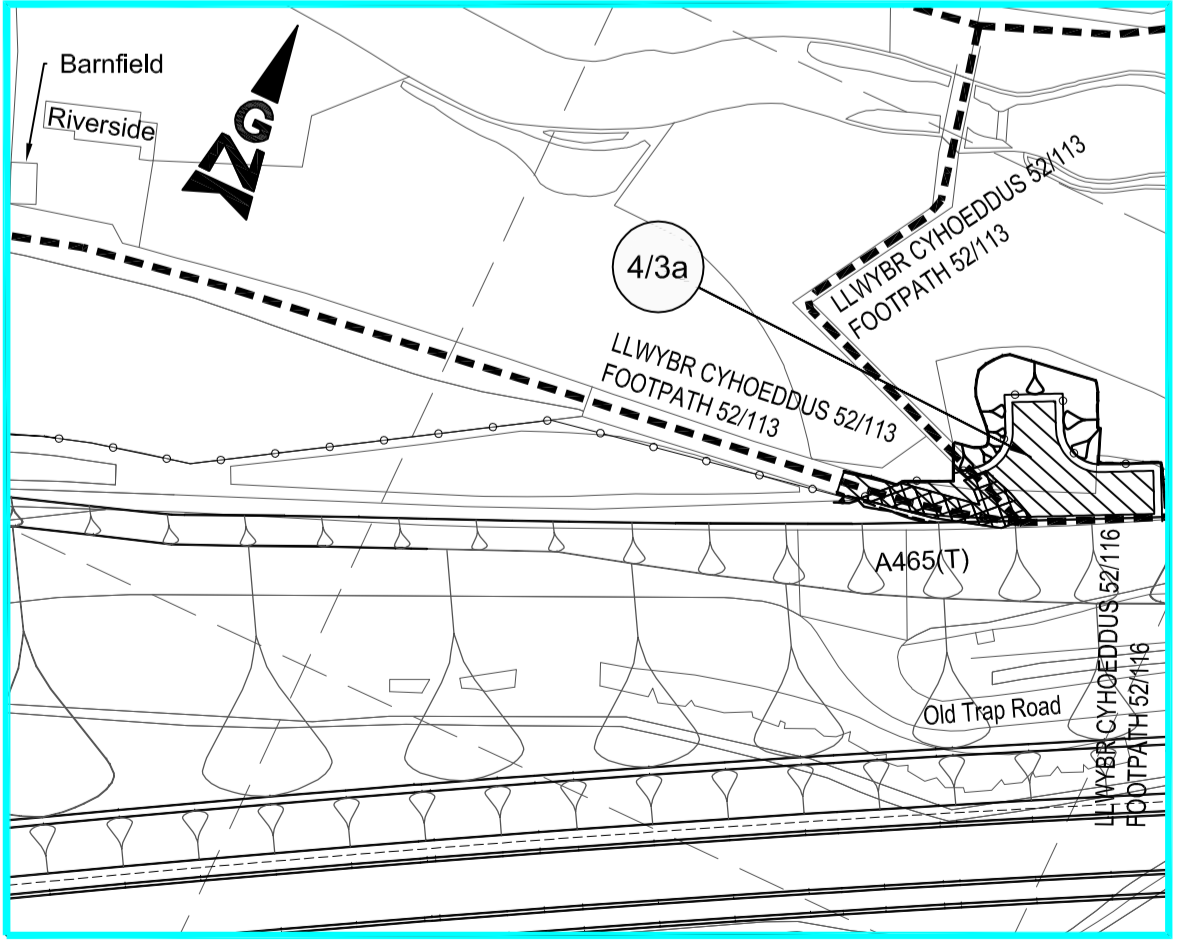

**Mewnodiad D graddfa 1:1000
Inset D Scale 1:1000**