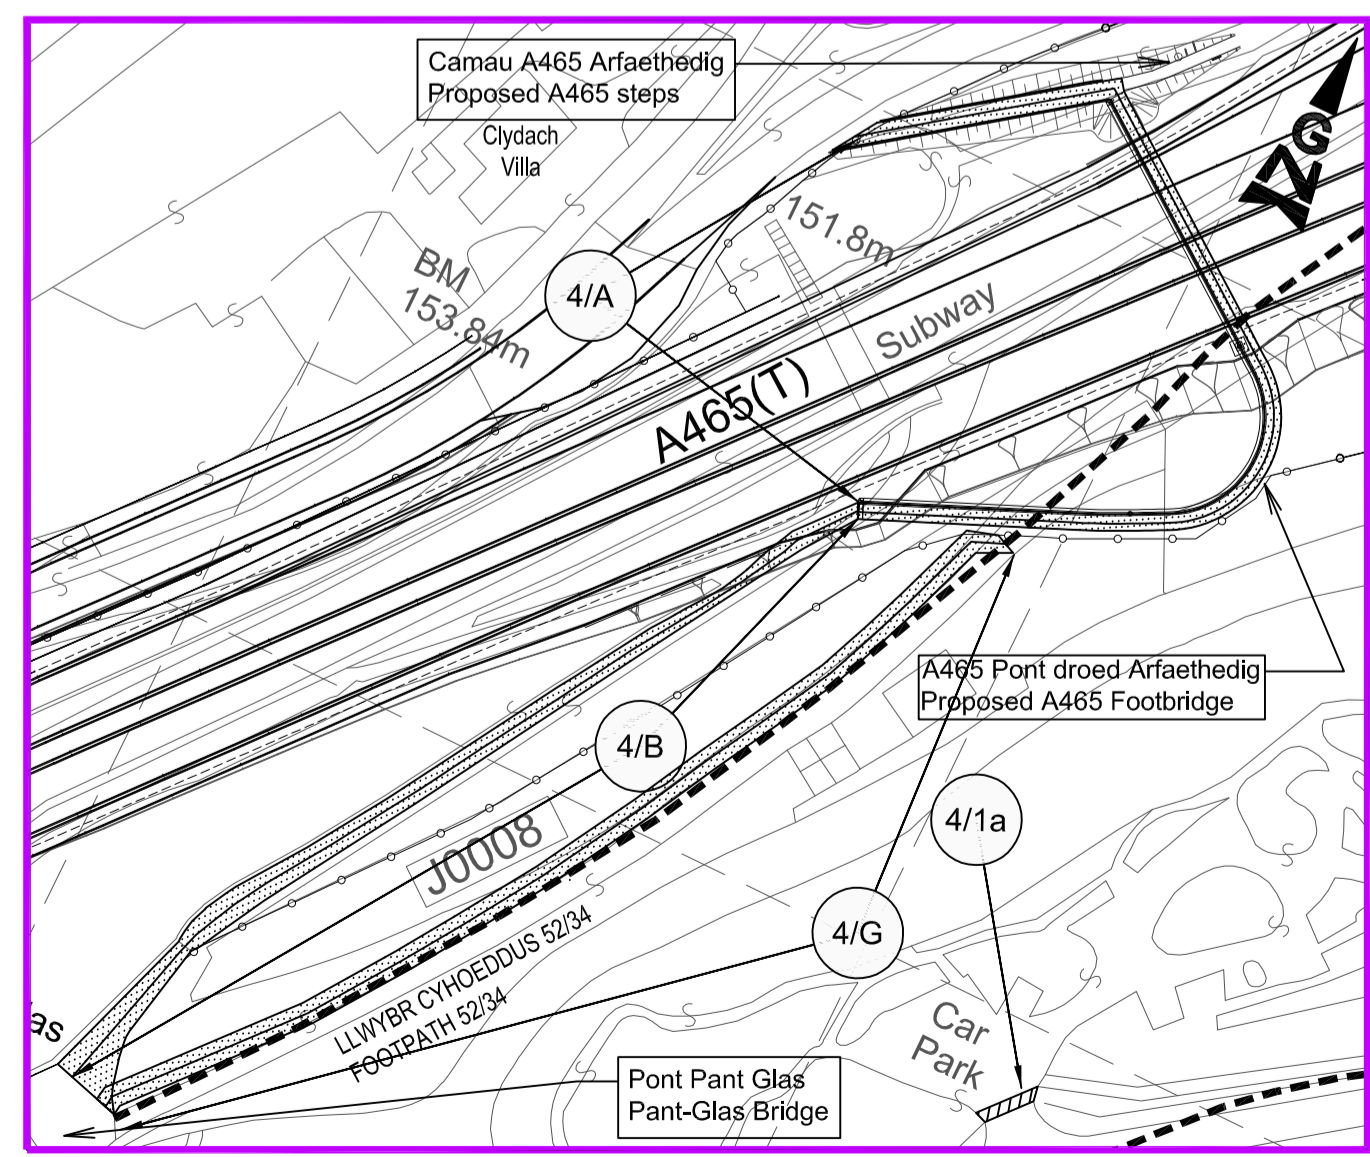

**Mewnodiad A graddfa 1:1000
Inset A Scale 1:1000**