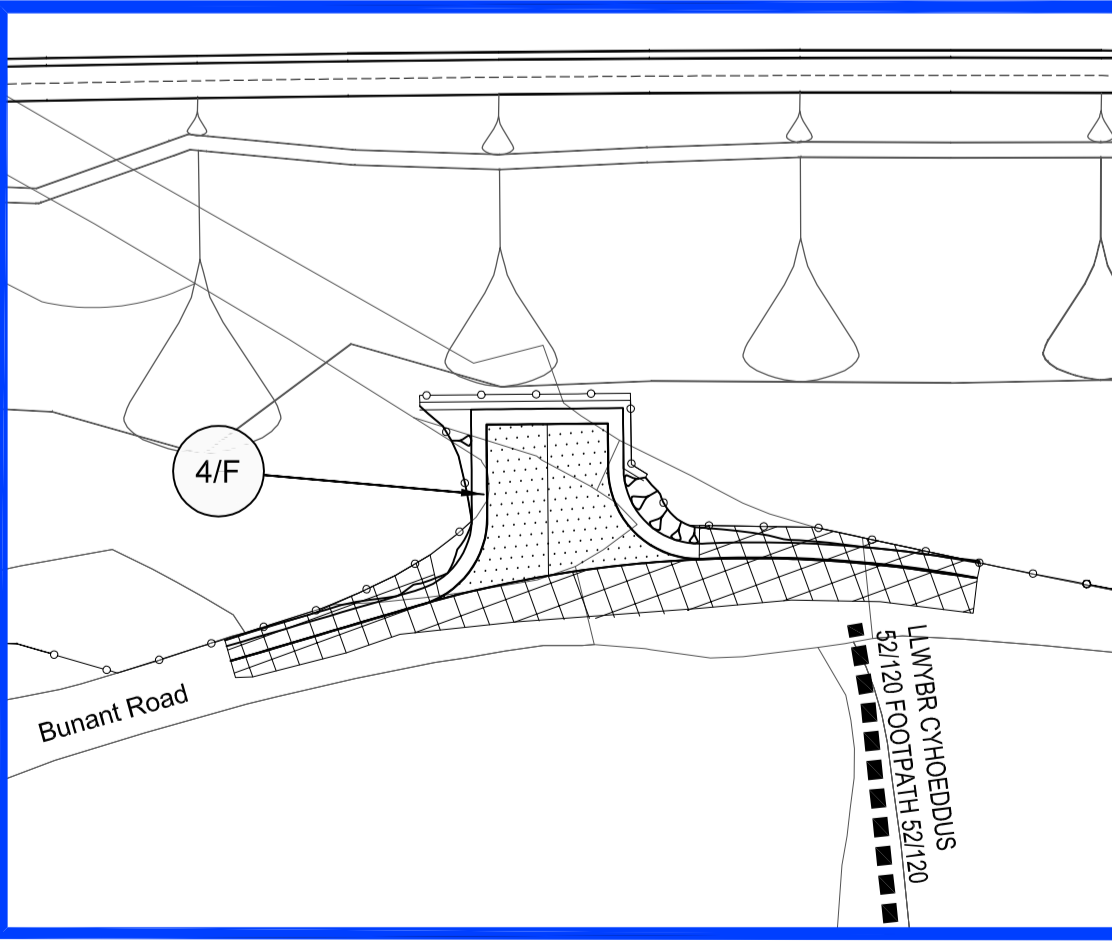

**Mewnodiad E graddfa 1:500
Inset E Scale 1:500**

GORCHYMYN CEFNFFORDD CASTELL-NEDD I'R FENNI (YR A465) (DEULI O'R FENNI I HIRWAUN A'R FFYRDD YMUNO AC YMADAEL) A CHEFNFFORDD MAN I'R DWYRAIN O ABERCYNON I FAN I'R DWYRAIN O DDOWLAIS (YR A4060) A CHEFNFFORDD CAERYDD I LANCONWY (YR A470) (FFYRDD CYSYLLTU) (GILWERN I FRYN-MAWR) (FFYRDD YMYL) 2014

THE NEATH TO ABERGAVENNY TRUNK ROAD (A465) (ABERGAVENNY TO HIRWAUN DUALLING AND SLIP ROADS) AND EAST OF ABERCYNON TO EAST OF DOWLAIS TRUNK ROAD (A4060) AND CARDIFF TO GLAN CONWY TRUNK ROAD (A470) (CONNECTING ROADS) (GILWERN TO BRYNMAWR) (SIDE ROADS) ORDER 2014

**CYNLLUN O'R SAFLE 4
SITE PLAN 4**