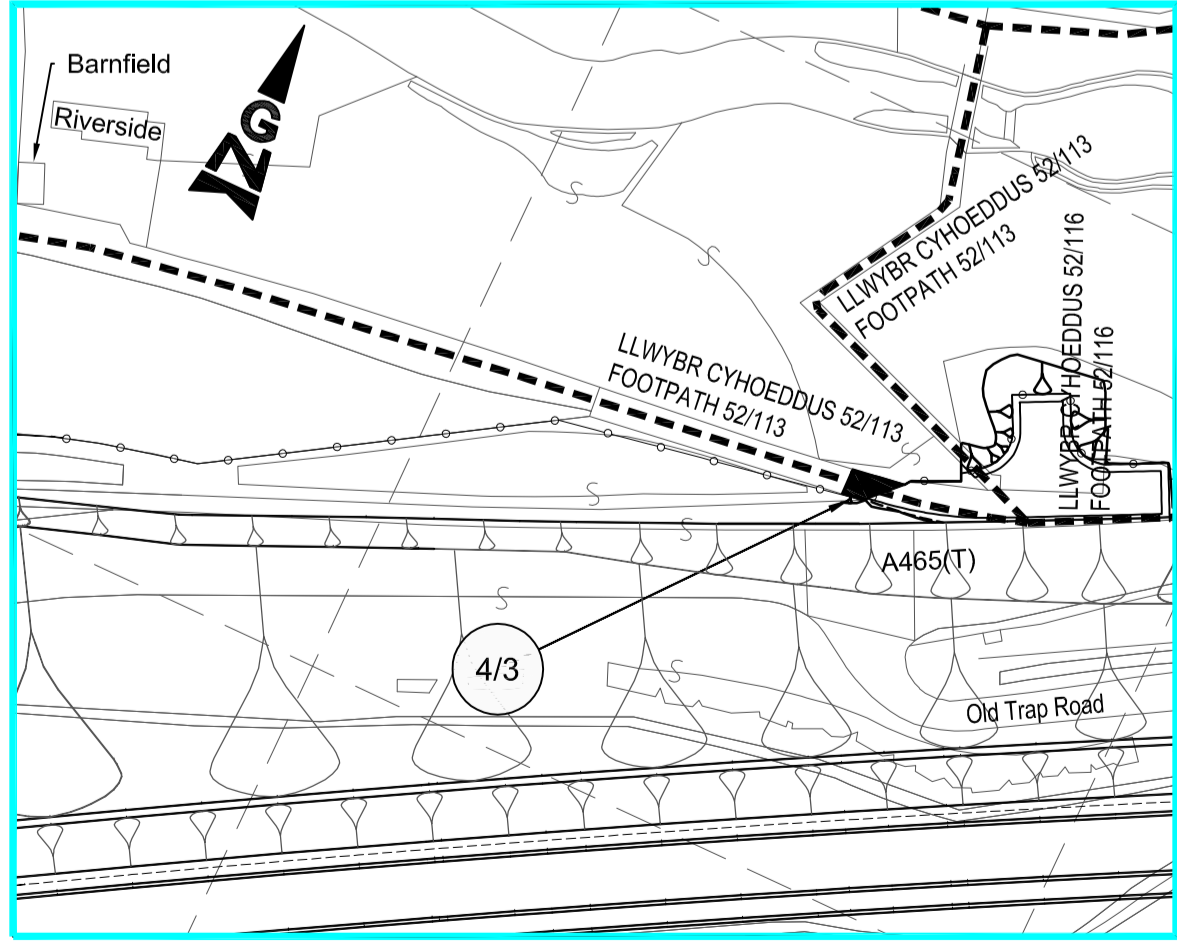

**Mewnodiad C graddfa 1:1000
Inset C Scale 1:1000**