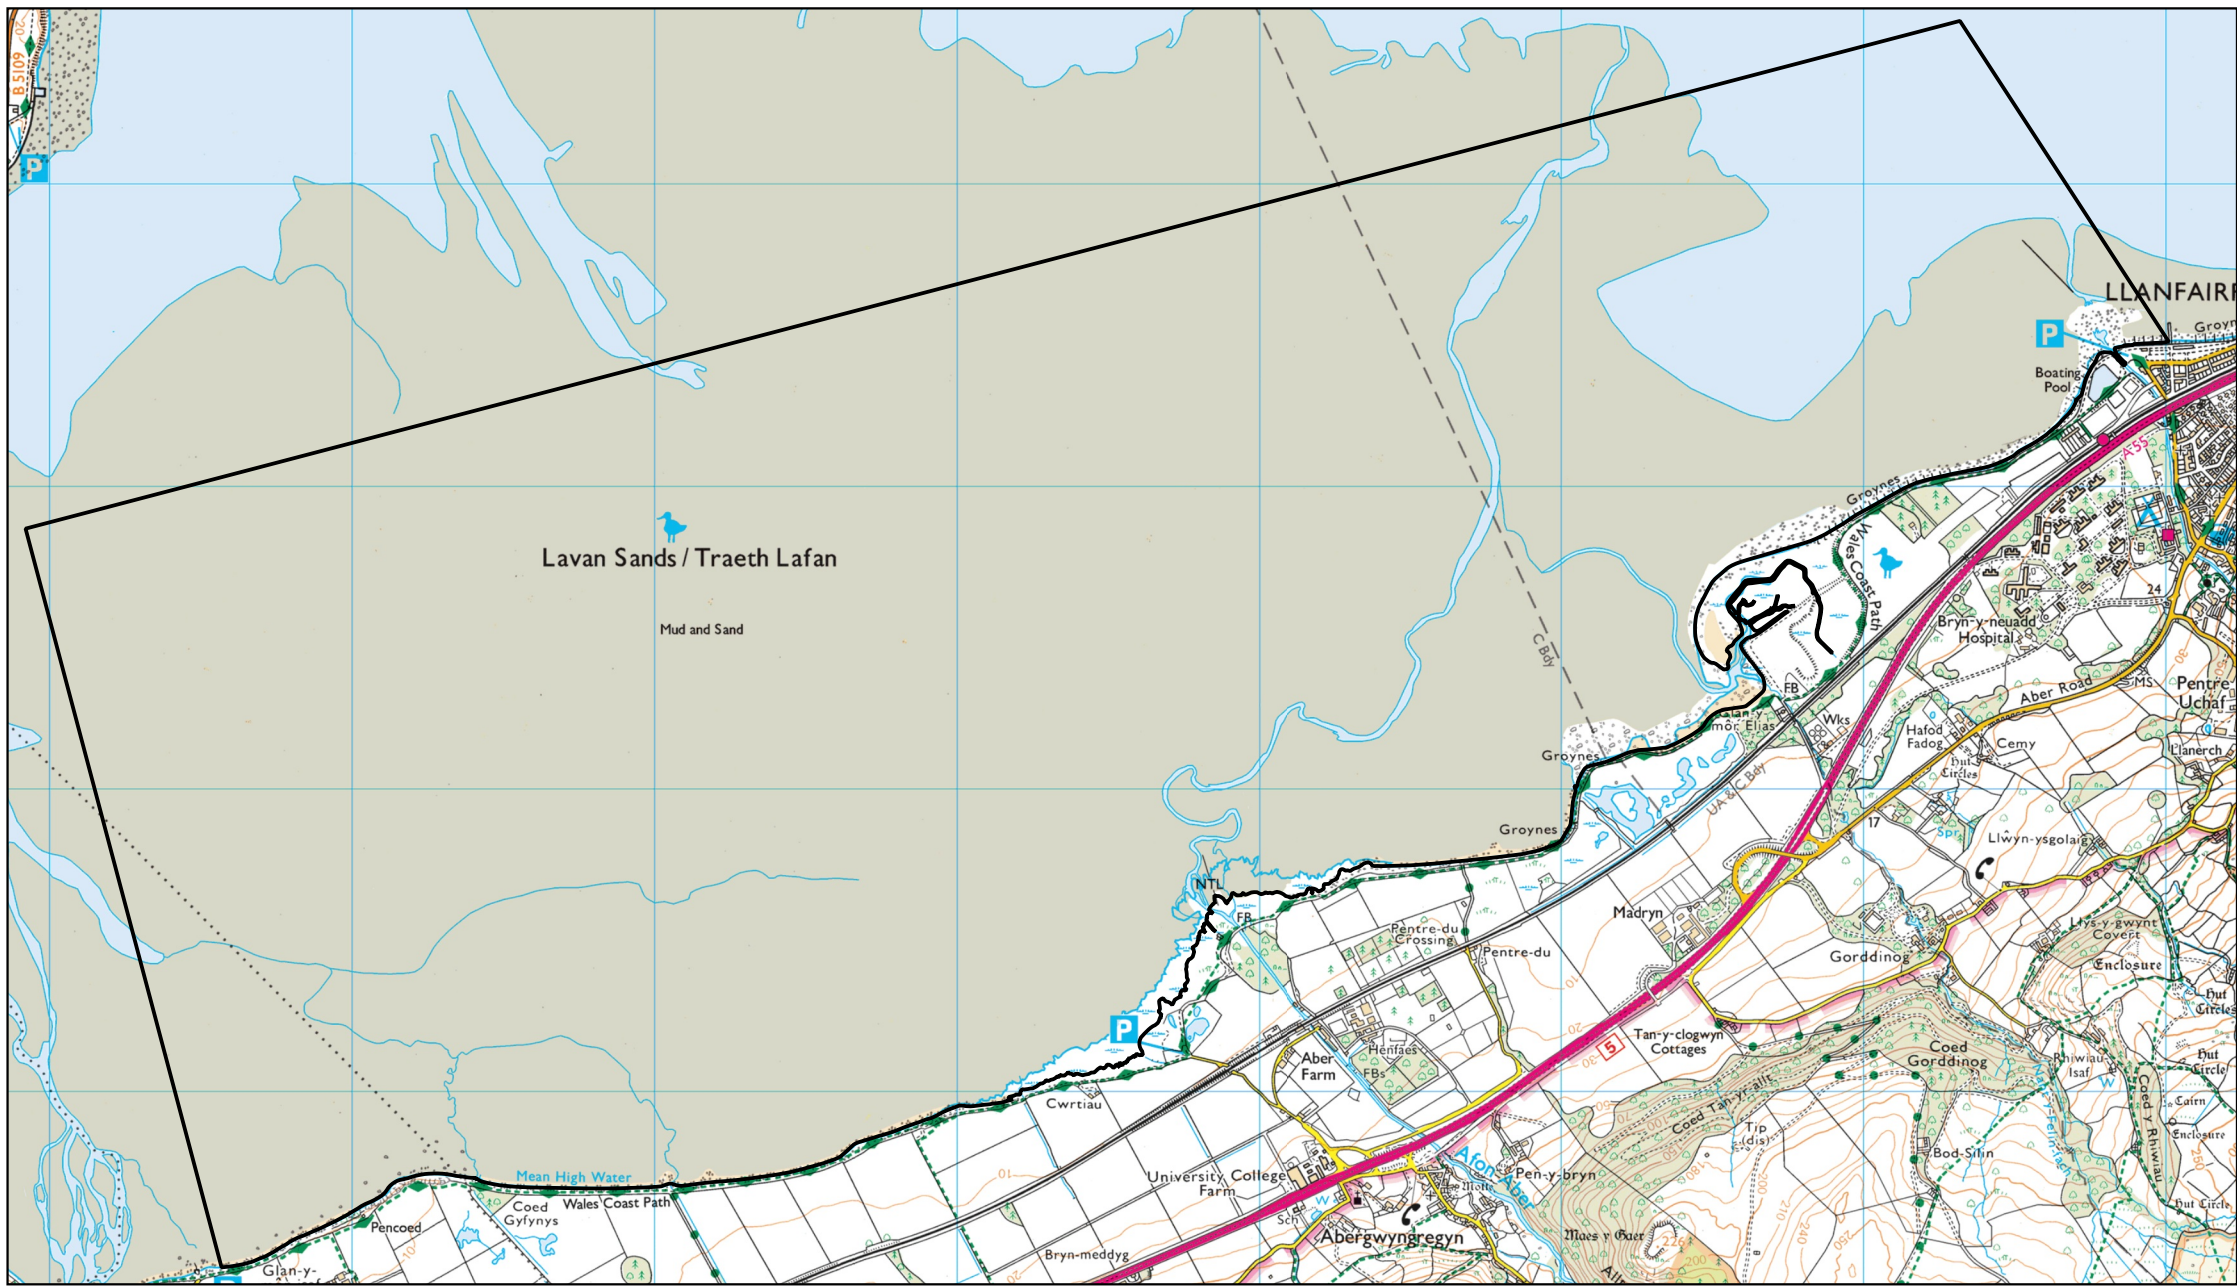

# Traeth Lafan (Menai Strait East)

 Cockle Order

0 1 2 km

1:25,000