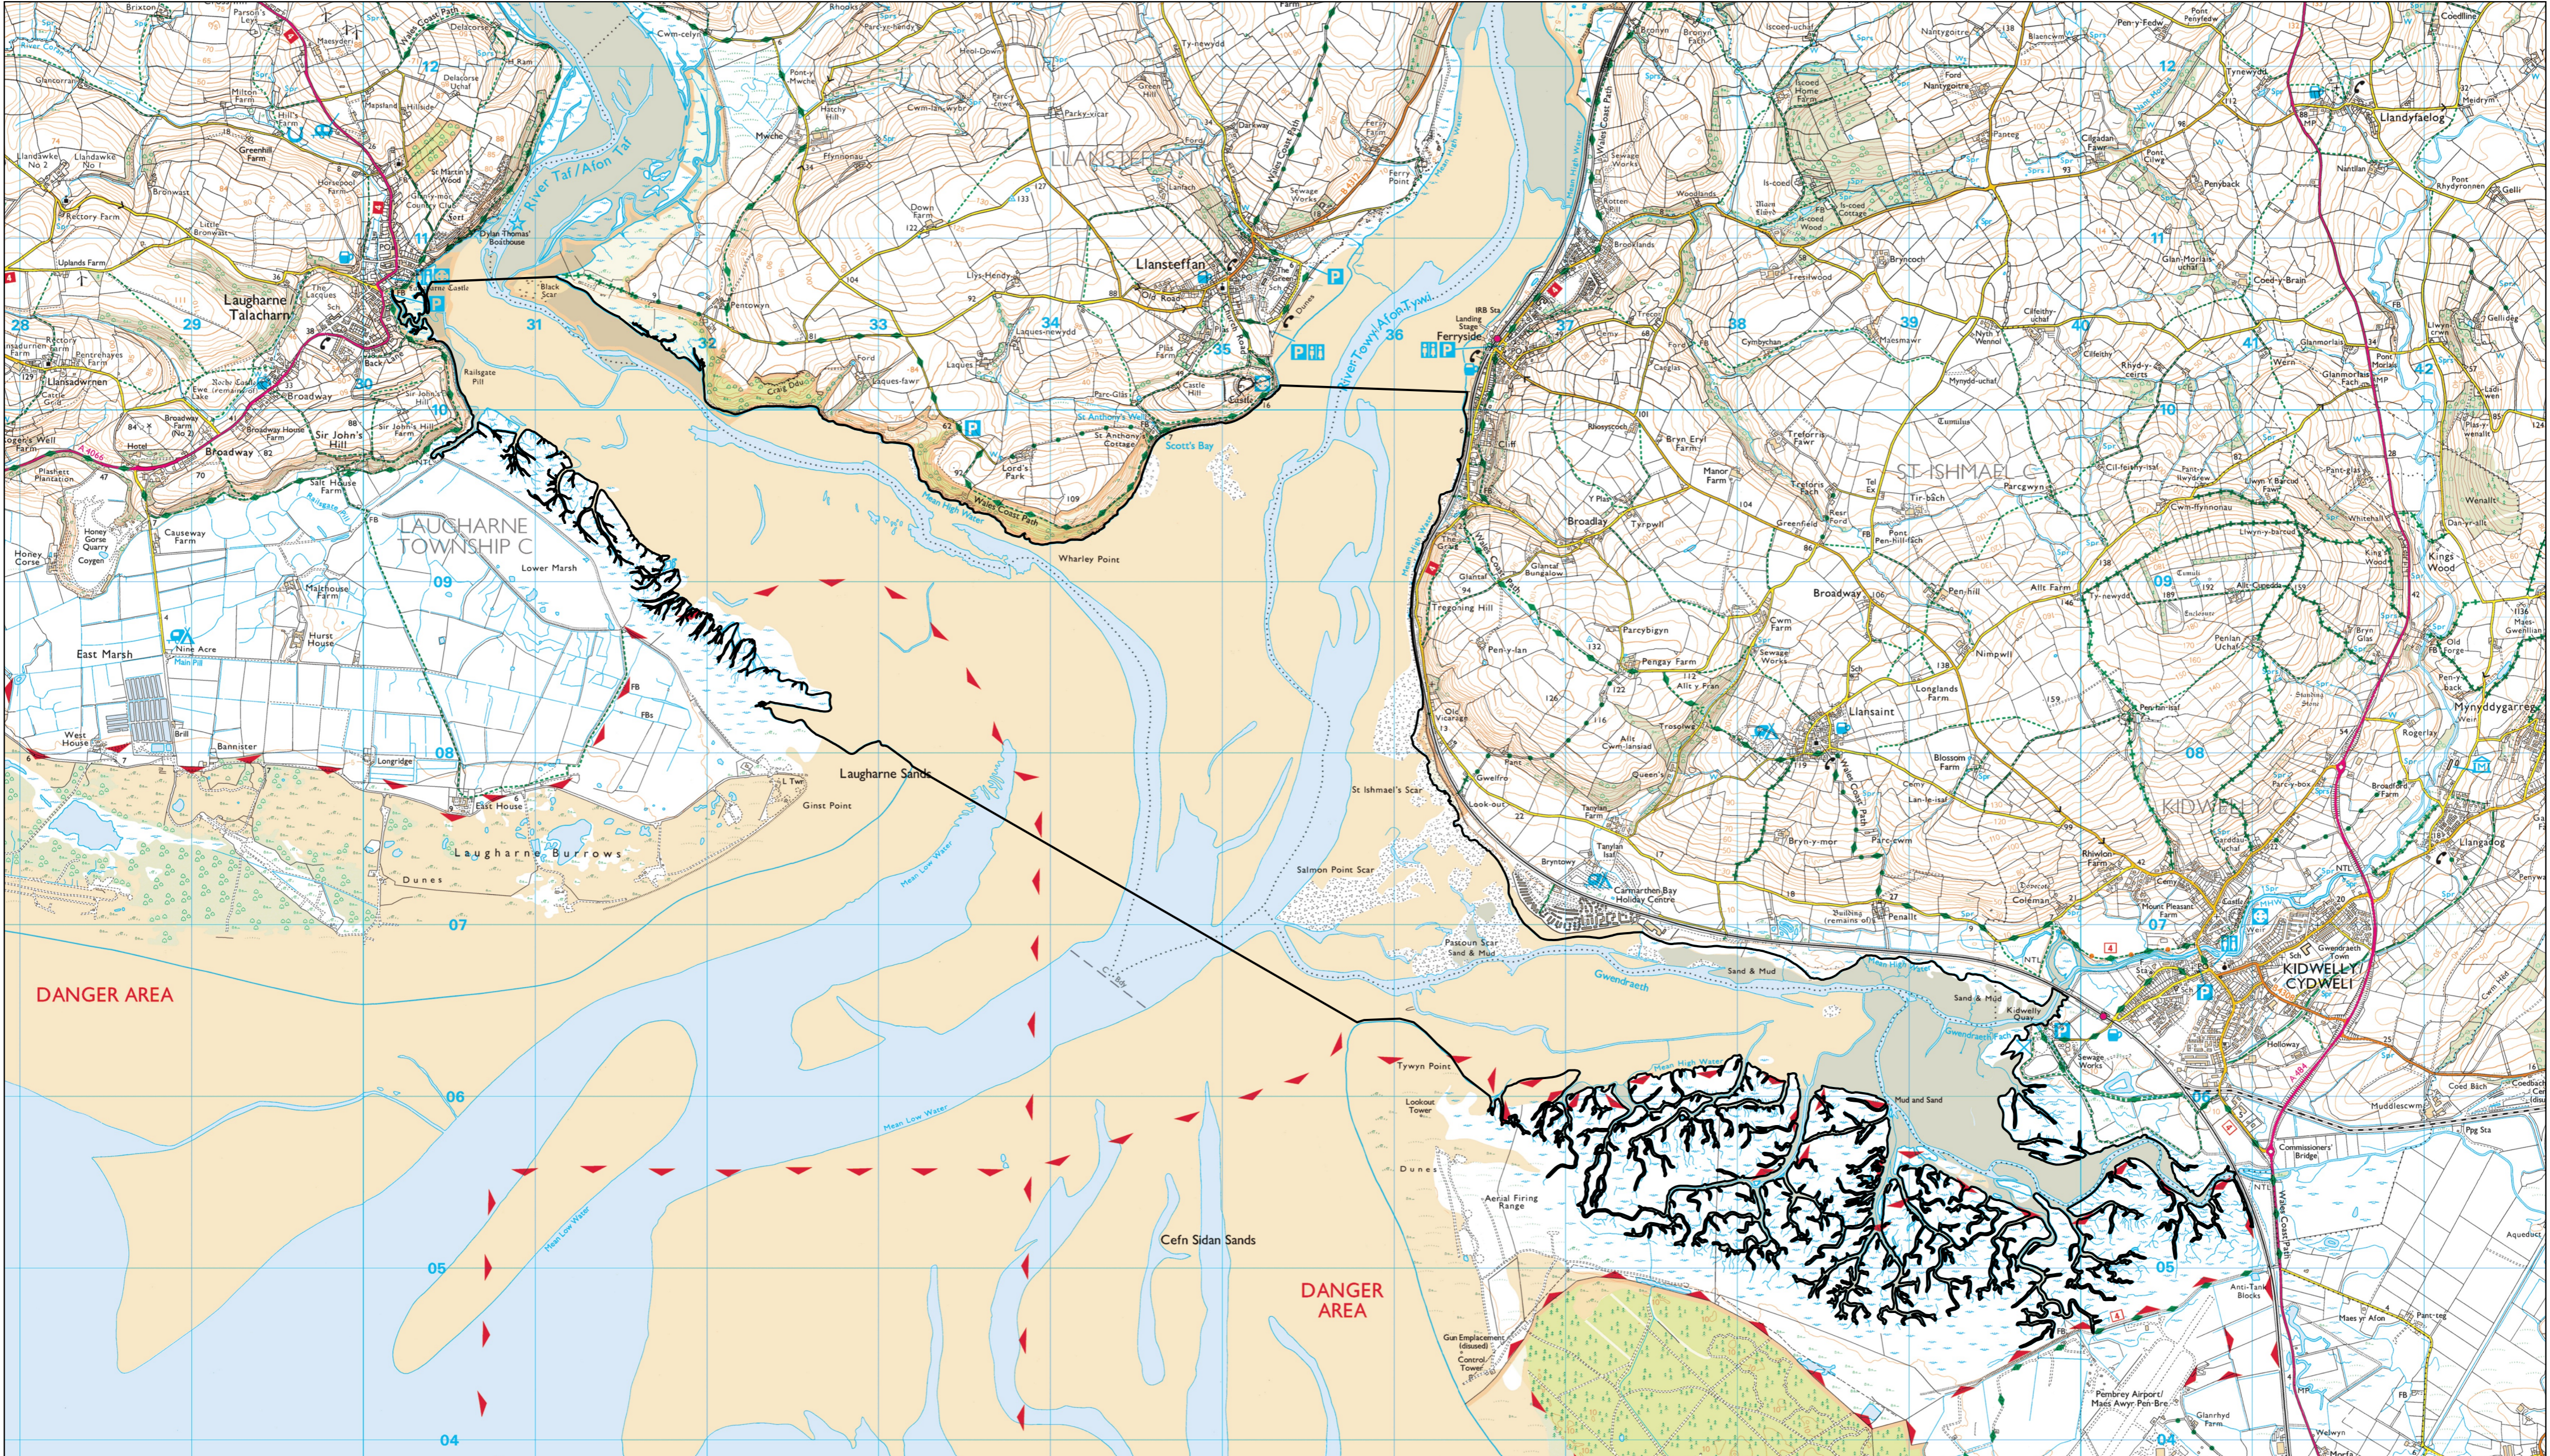

# Three Rivers

☐ Cockle Order

1:25,000