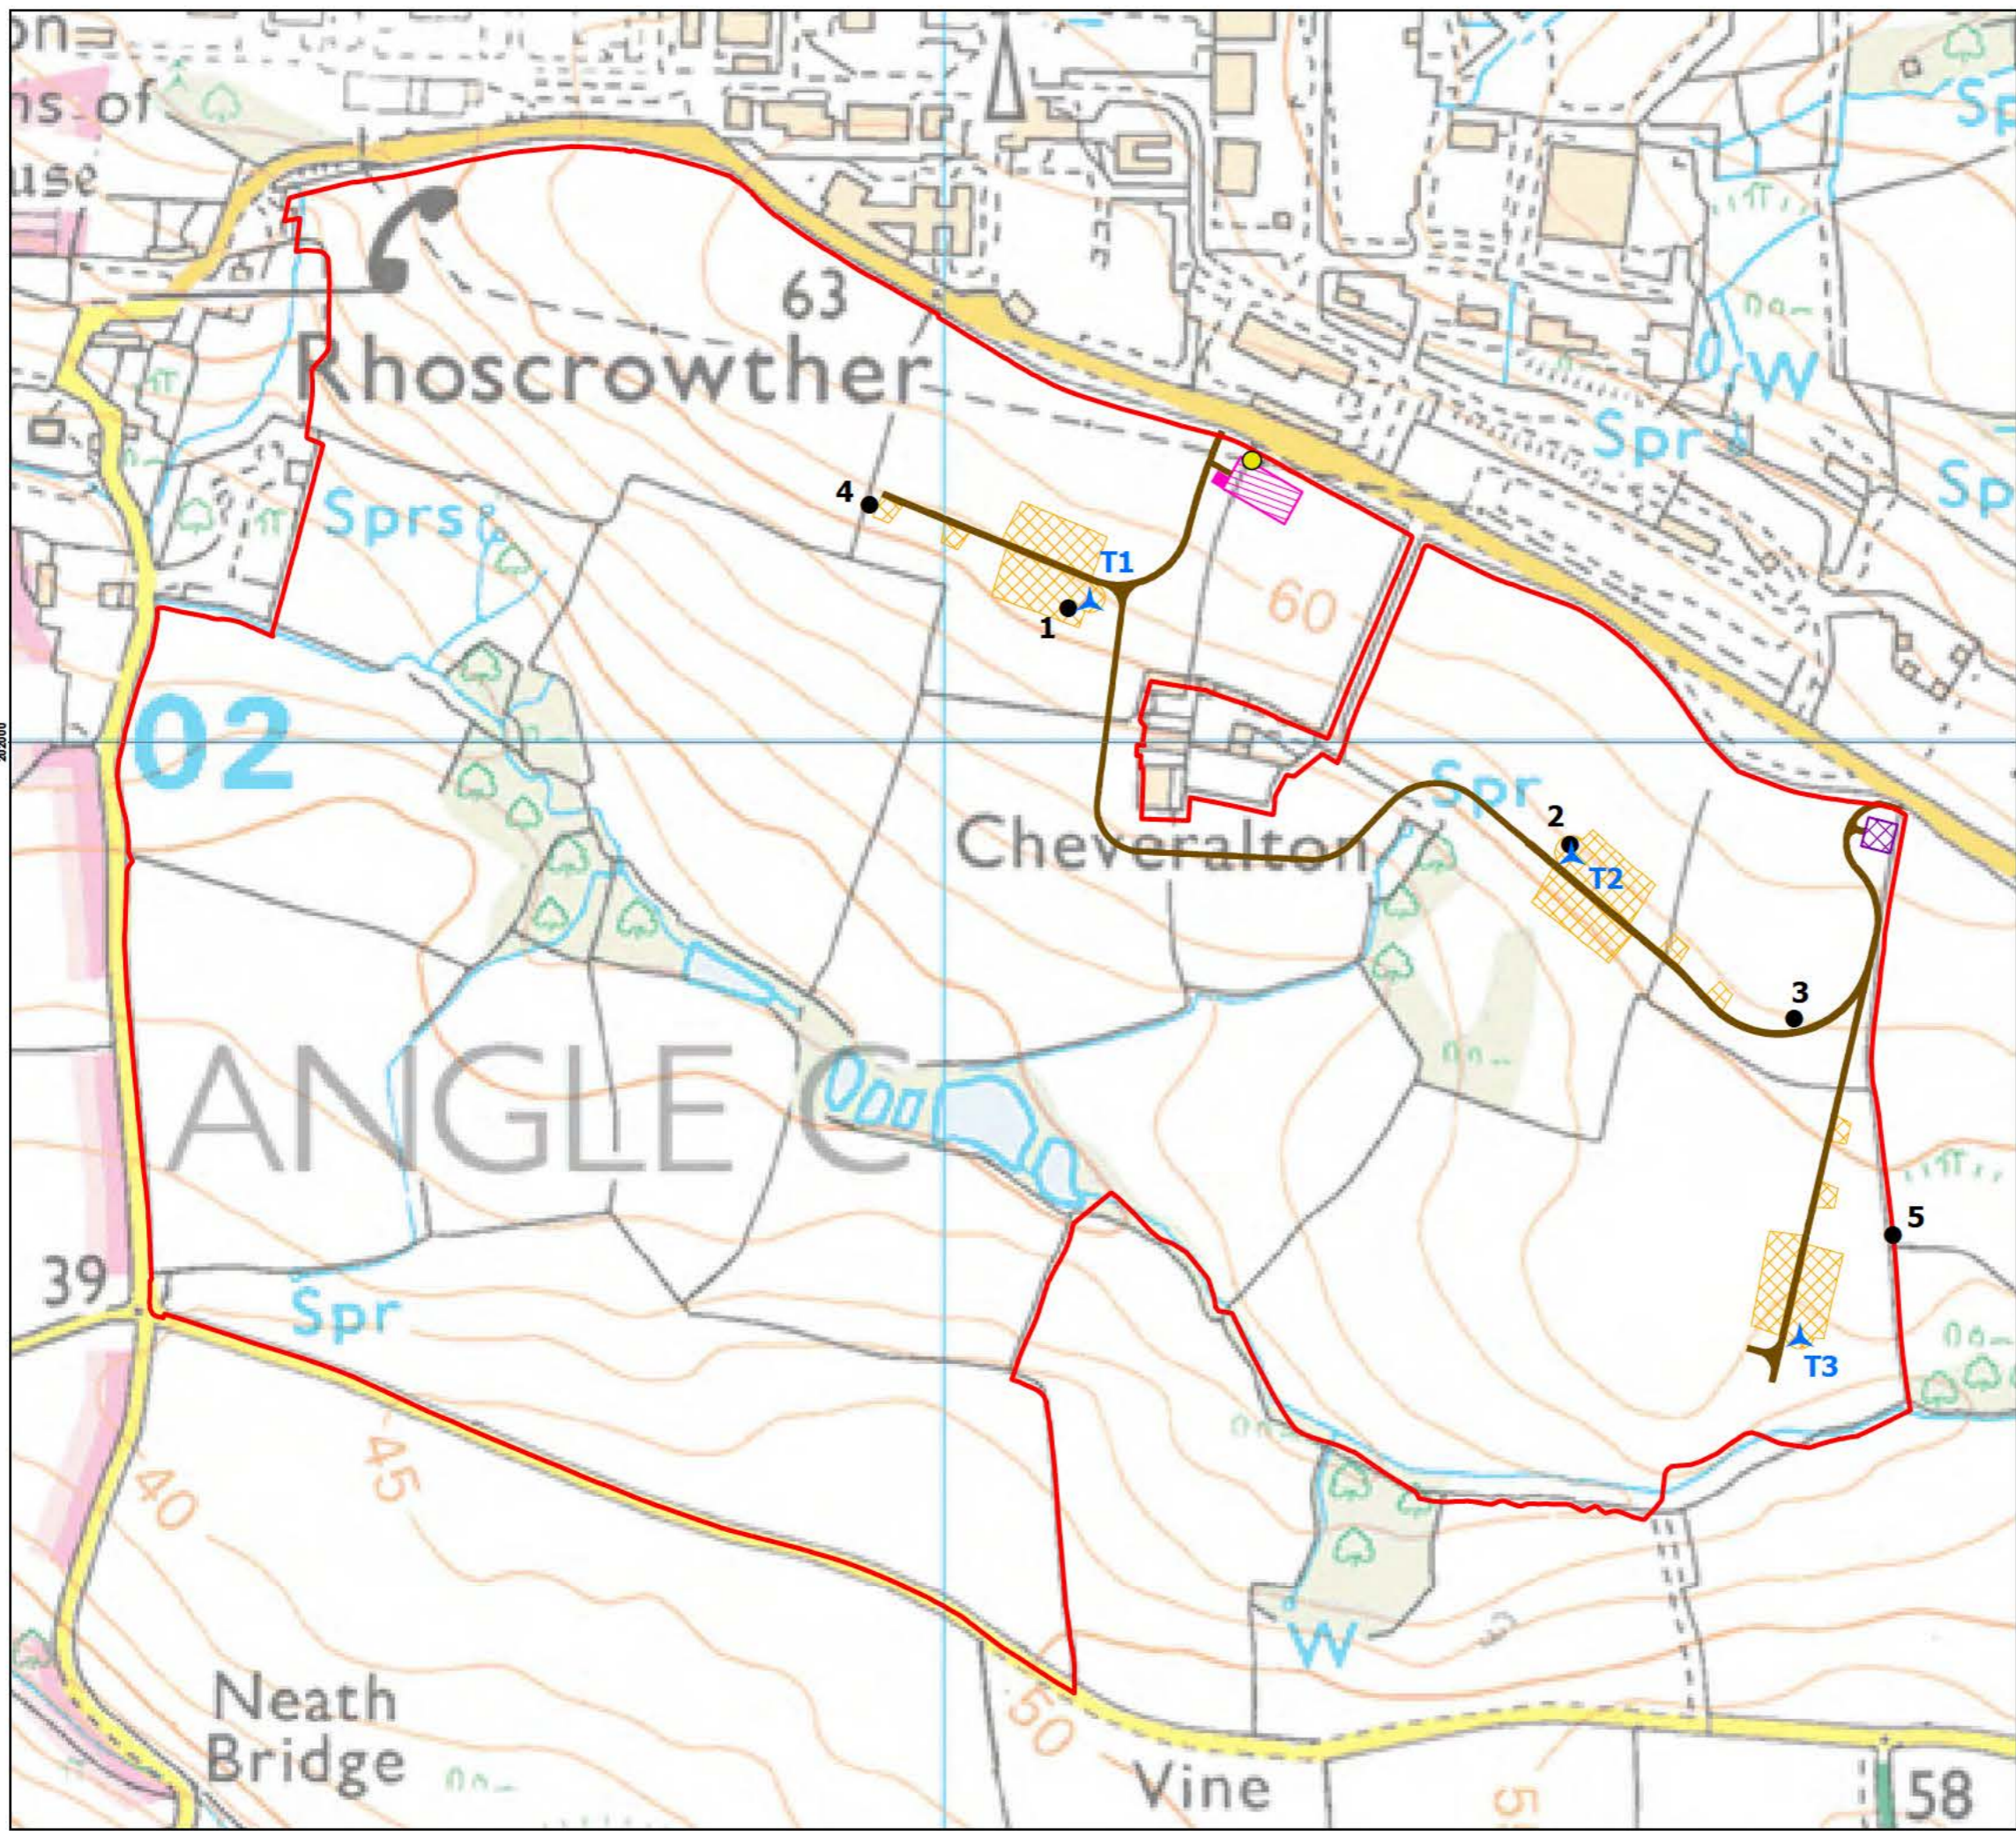

Rhoscrowther Windfarm Ltd

Rhoscrowther,
Pembrokeshire, SA71 5TG.

Figure 7.5 Bat Detector Locations

-  Site boundary
-  Turbine locations
-  Grid connection point
-  Control building
-  Substation
-  Hardstanding
-  Construction compound
-  Access track
-  SM bat detector locations

Drawn by Paul Taylor 22/09/2021, Verified by Chris Forster-Brown 22/09/2021

© Crown copyright and database rights 2021 OS 0100058606
For reference purposes only. No further copies may be made