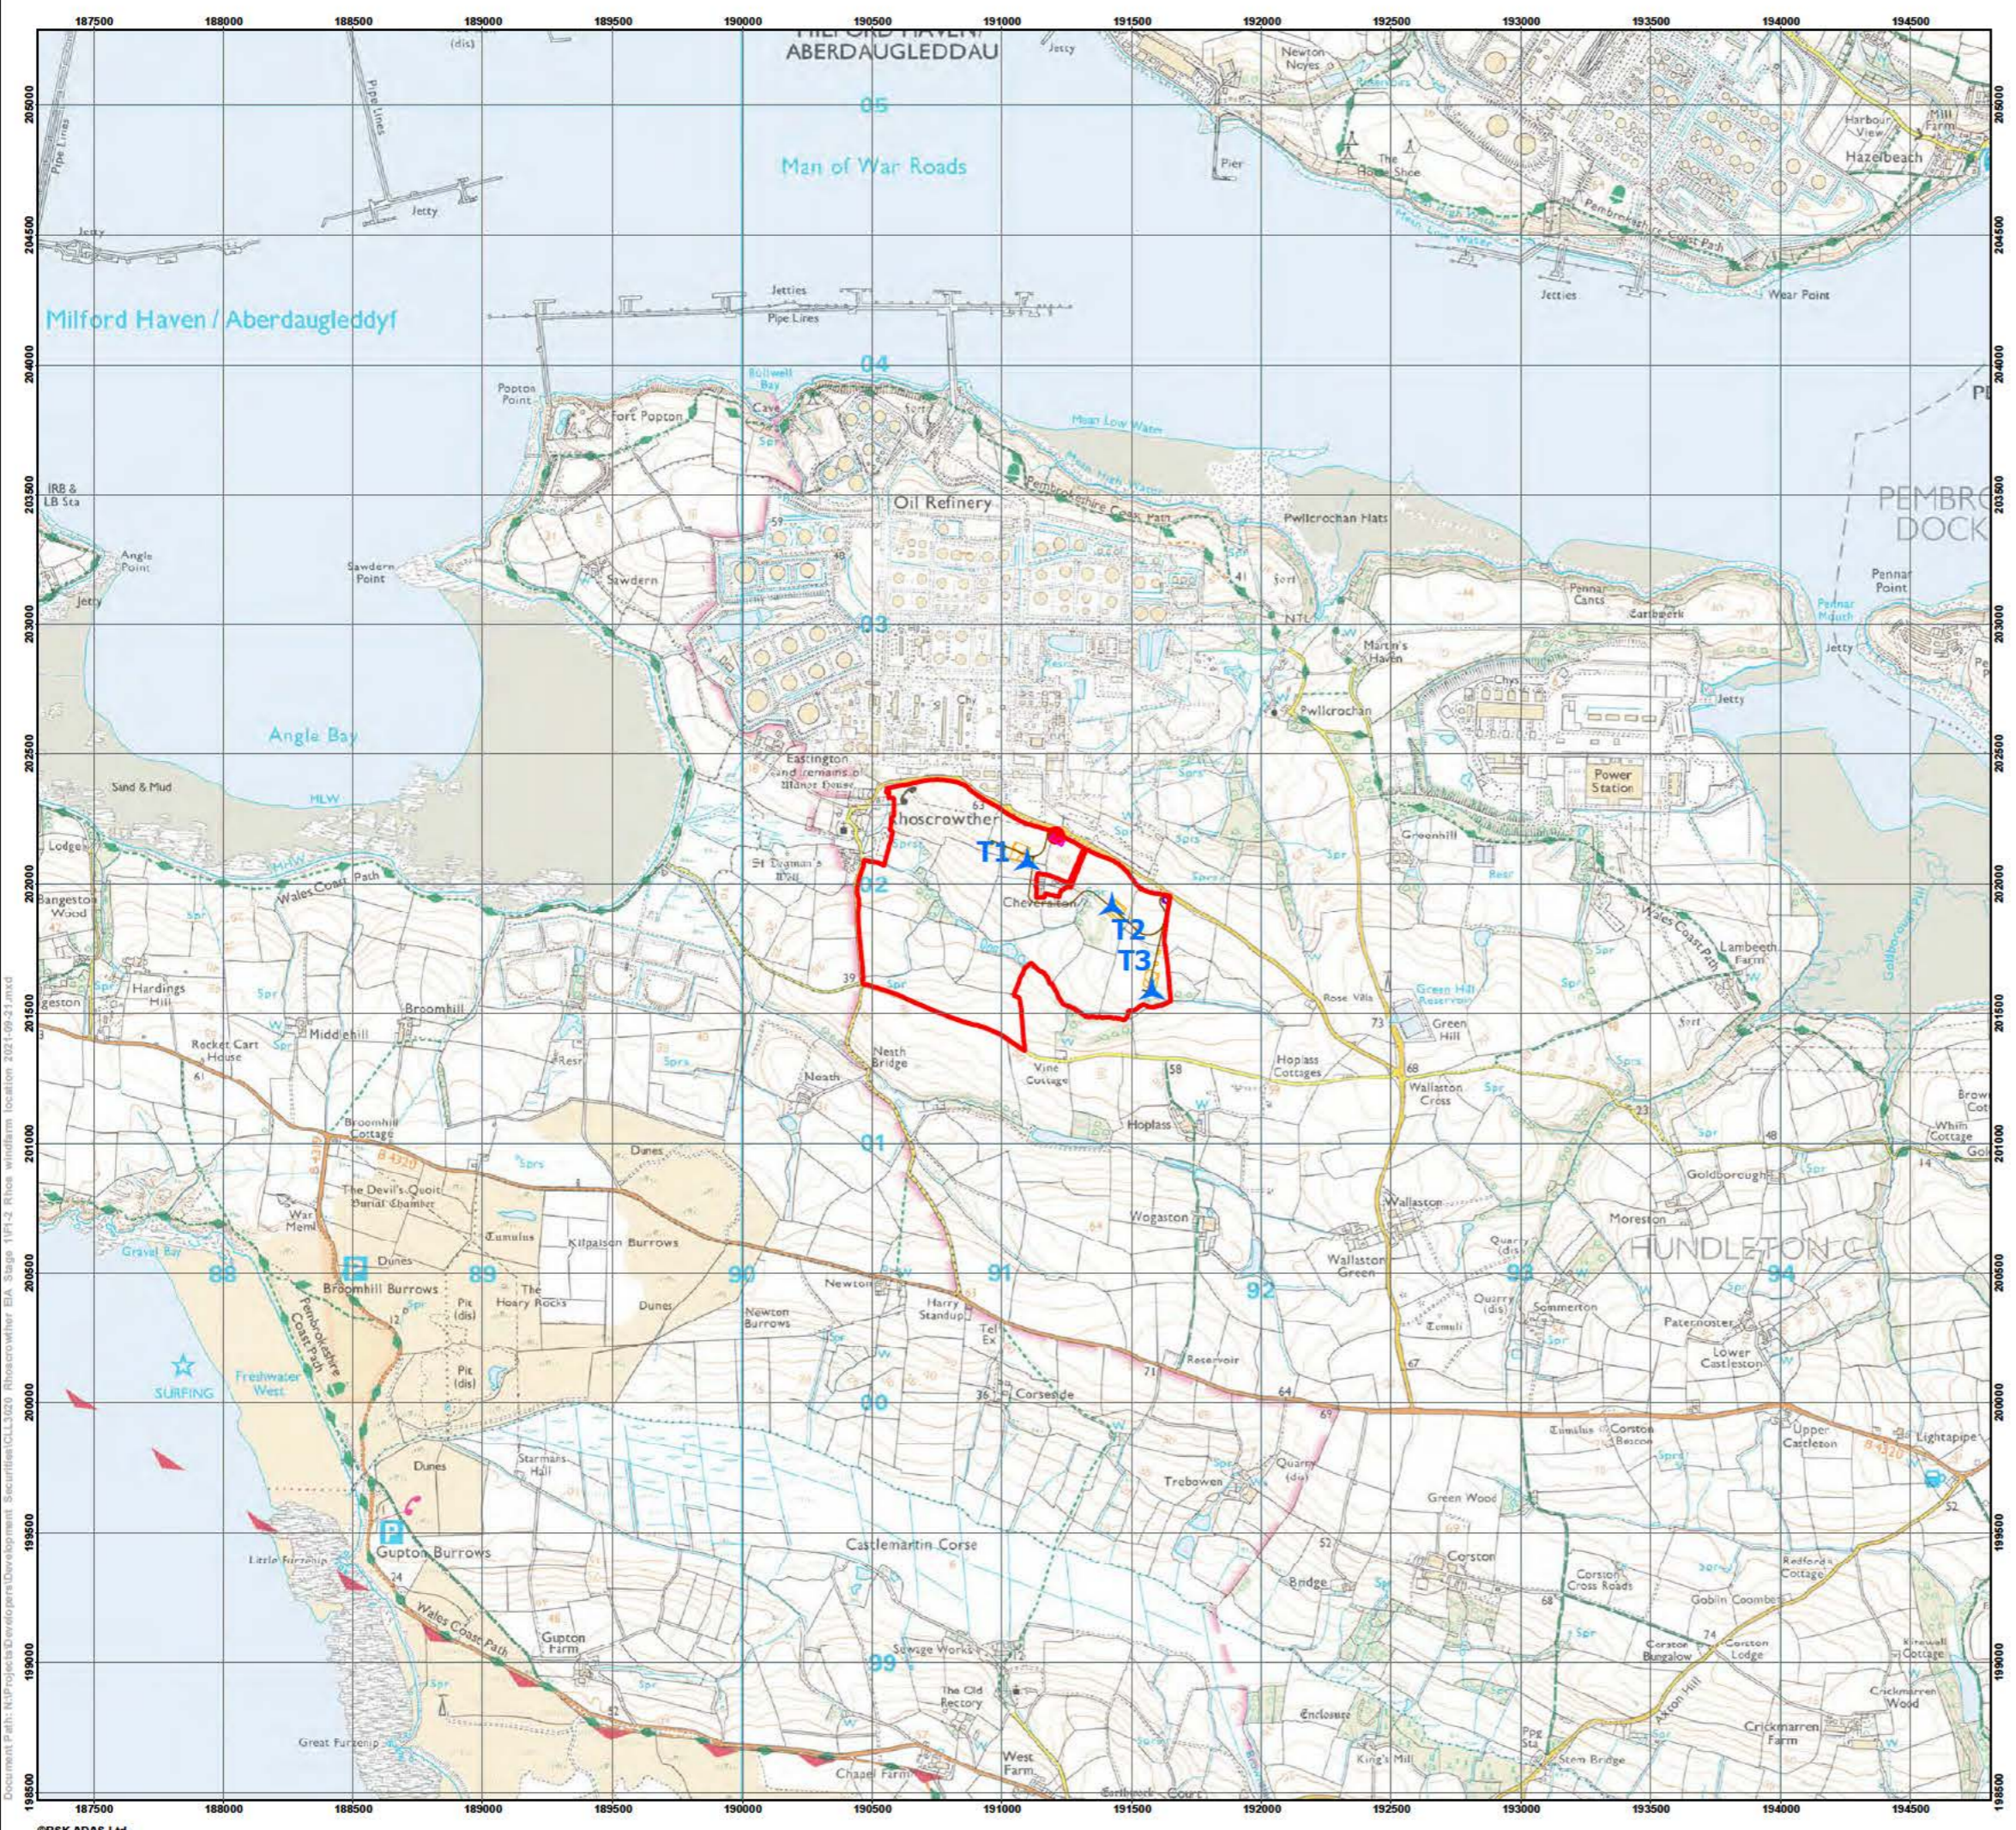

# Rhoscrowther Windfarm Ltd

Rhoscrowther,  
Pembrokeshire, SA71 5TG.

**Figure 1.2: Location Plan**

-  Site boundary
-  Turbine locations
-  Grid connection point
-  Control building
-  Substation
-  Hardstanding
-  Construction compound
-  Access track

Drawn by Andy Frost 22/09/2021, Verified by Steven Radford 22/09/2021

© Crown copyright and database rights 2021 OS 0100058606  
For reference purposes only. No further copies may be made