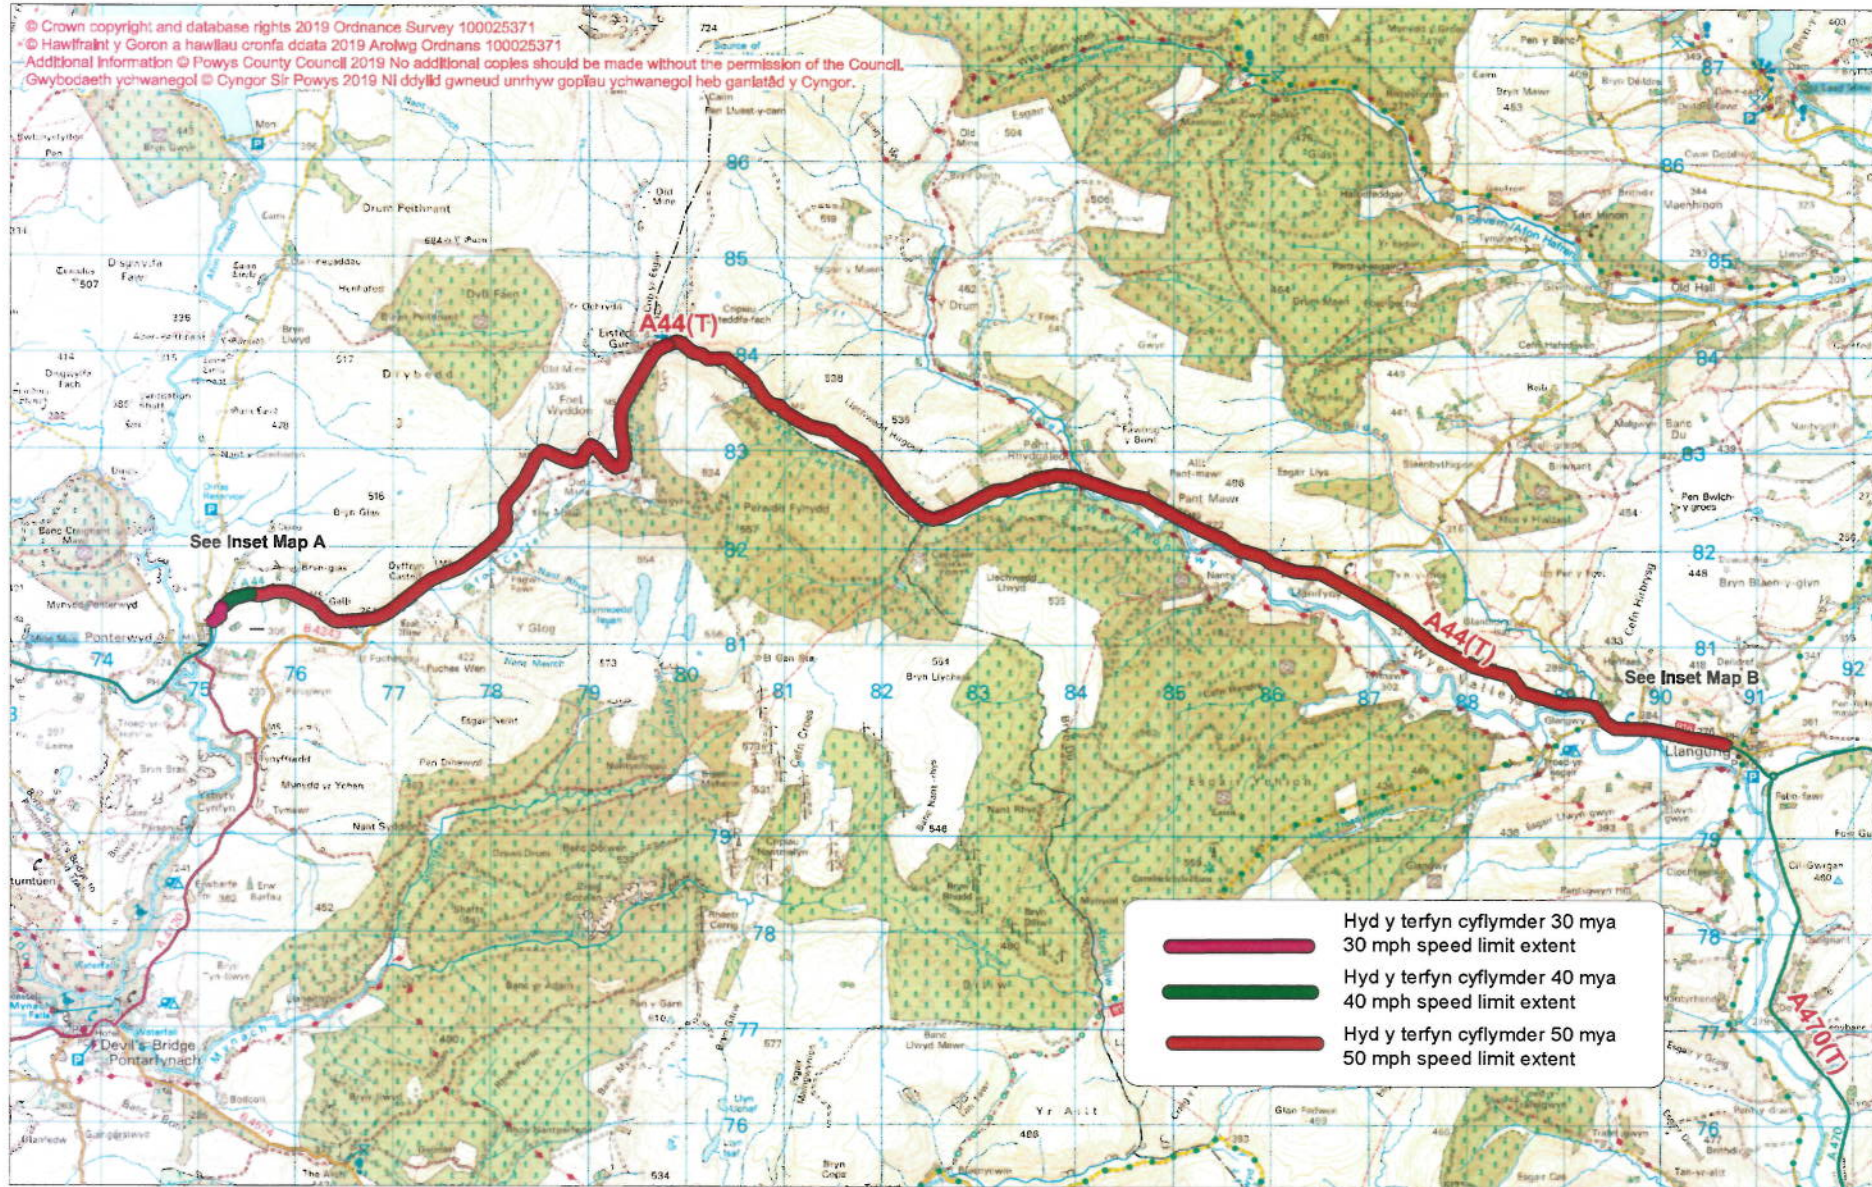

© Crown copyright and database rights 2019 Ordnance Survey 100025371
 © Hawlfraint y Goron a hawliau cronfa ddata 2019 Arolwg Ordans 100025371
 Additional Information © Powys County Council 2019 No additional copies should be made without the permission of the Council.
 Gwybodaeth ychwanegol © Cynor Sir Powys 2019 Ni ddylid gwneud unrhyw gopïau ychwanegol heb ganiatâd y Cynor.

	Hyd y terfyn cyflymder 30 mya 30 mph speed limit extent
	Hyd y terfyn cyflymder 40 mya 40 mph speed limit extent
	Hyd y terfyn cyflymder 50 mya 50 mph speed limit extent

© Crown copyright and database rights 2019 Ordnance Survey 100025371
© Hawlfraht y Goron a hawliau cronfa ddata 2019 Arolwg Ordnans 100025371
Additional information © Powys County Council 2019 No additional copies should be made without the permission of the Council.
Gwybodaeth ychwanegol © Cyngor Sir Powys 2019 Ni ddylid gwneud unrhyw gopïau ychwanegol heb ganiatâd y Cyngor.