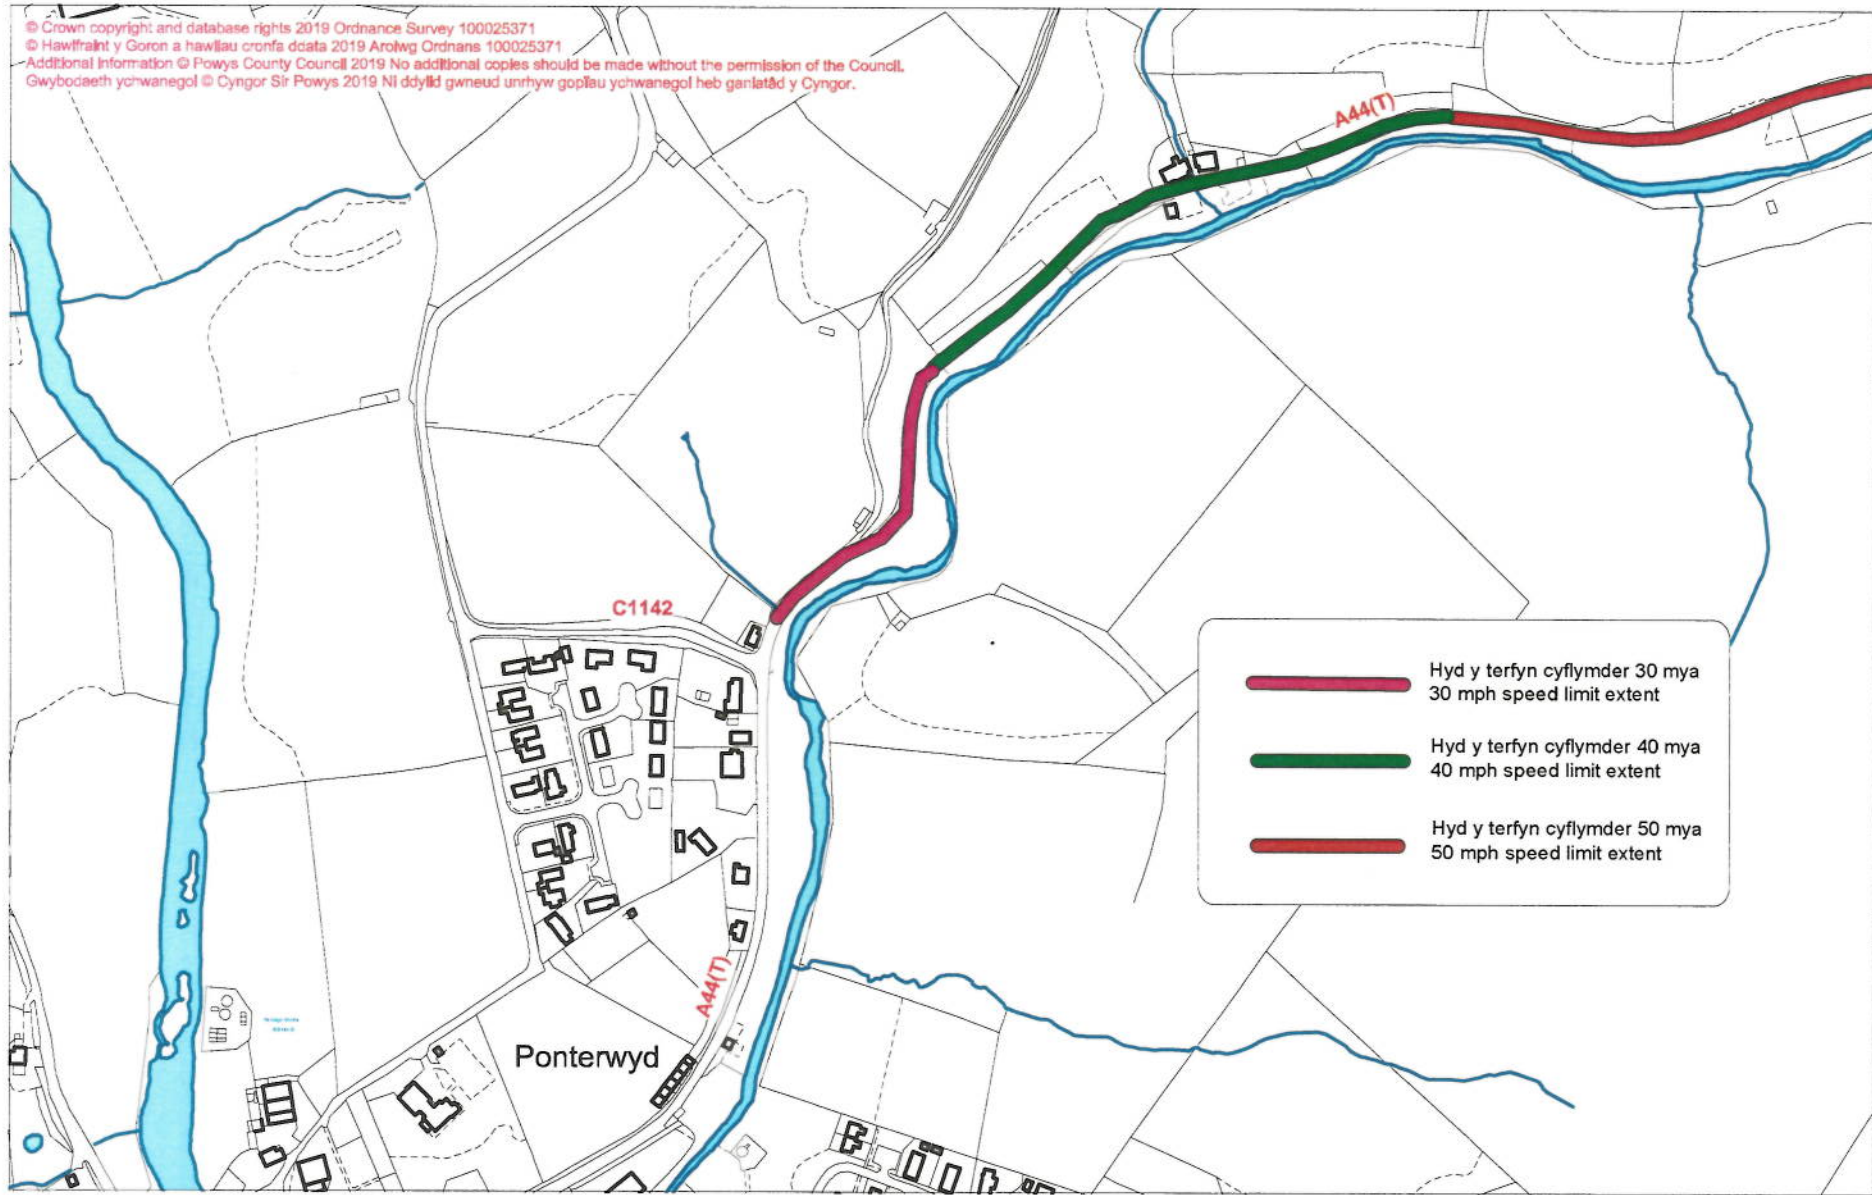

© Crown copyright and database rights 2019 Ordnance Survey 100025371
 © Hawlfraint y Goron a hawliau cronfa ddata 2019 Arolwg Ordans 100025371
 Additional Information © Powys County Council 2019 No additional copies should be made without the permission of the Council.
 Gwybodaeth ychwanegol © Cynor Sir Powys 2019 Ni ddylid gwneud unrhyw gopïau ychwanegol heb ganiatâd y Cynor.

	Hyd y terfyn cyflymder 30 mya 30 mph speed limit extent
	Hyd y terfyn cyflymder 40 mya 40 mph speed limit extent
	Hyd y terfyn cyflymder 50 mya 50 mph speed limit extent

© Crown copyright and database rights 2019 Ordnance Survey 100025371
© Hawlfraht y Goron a hawliau cronfa ddata 2019 Arolwg Ordnans 100025371
Additional information © Powys County Council 2019 No additional copies should be made without the permission of the Council.
Gwybodaeth ychwanegol © Cyngor Sir Powys 2019 Ni ddylid gwneud unrhyw gopïau ychwanegol heb ganiatâd y Cyngor.