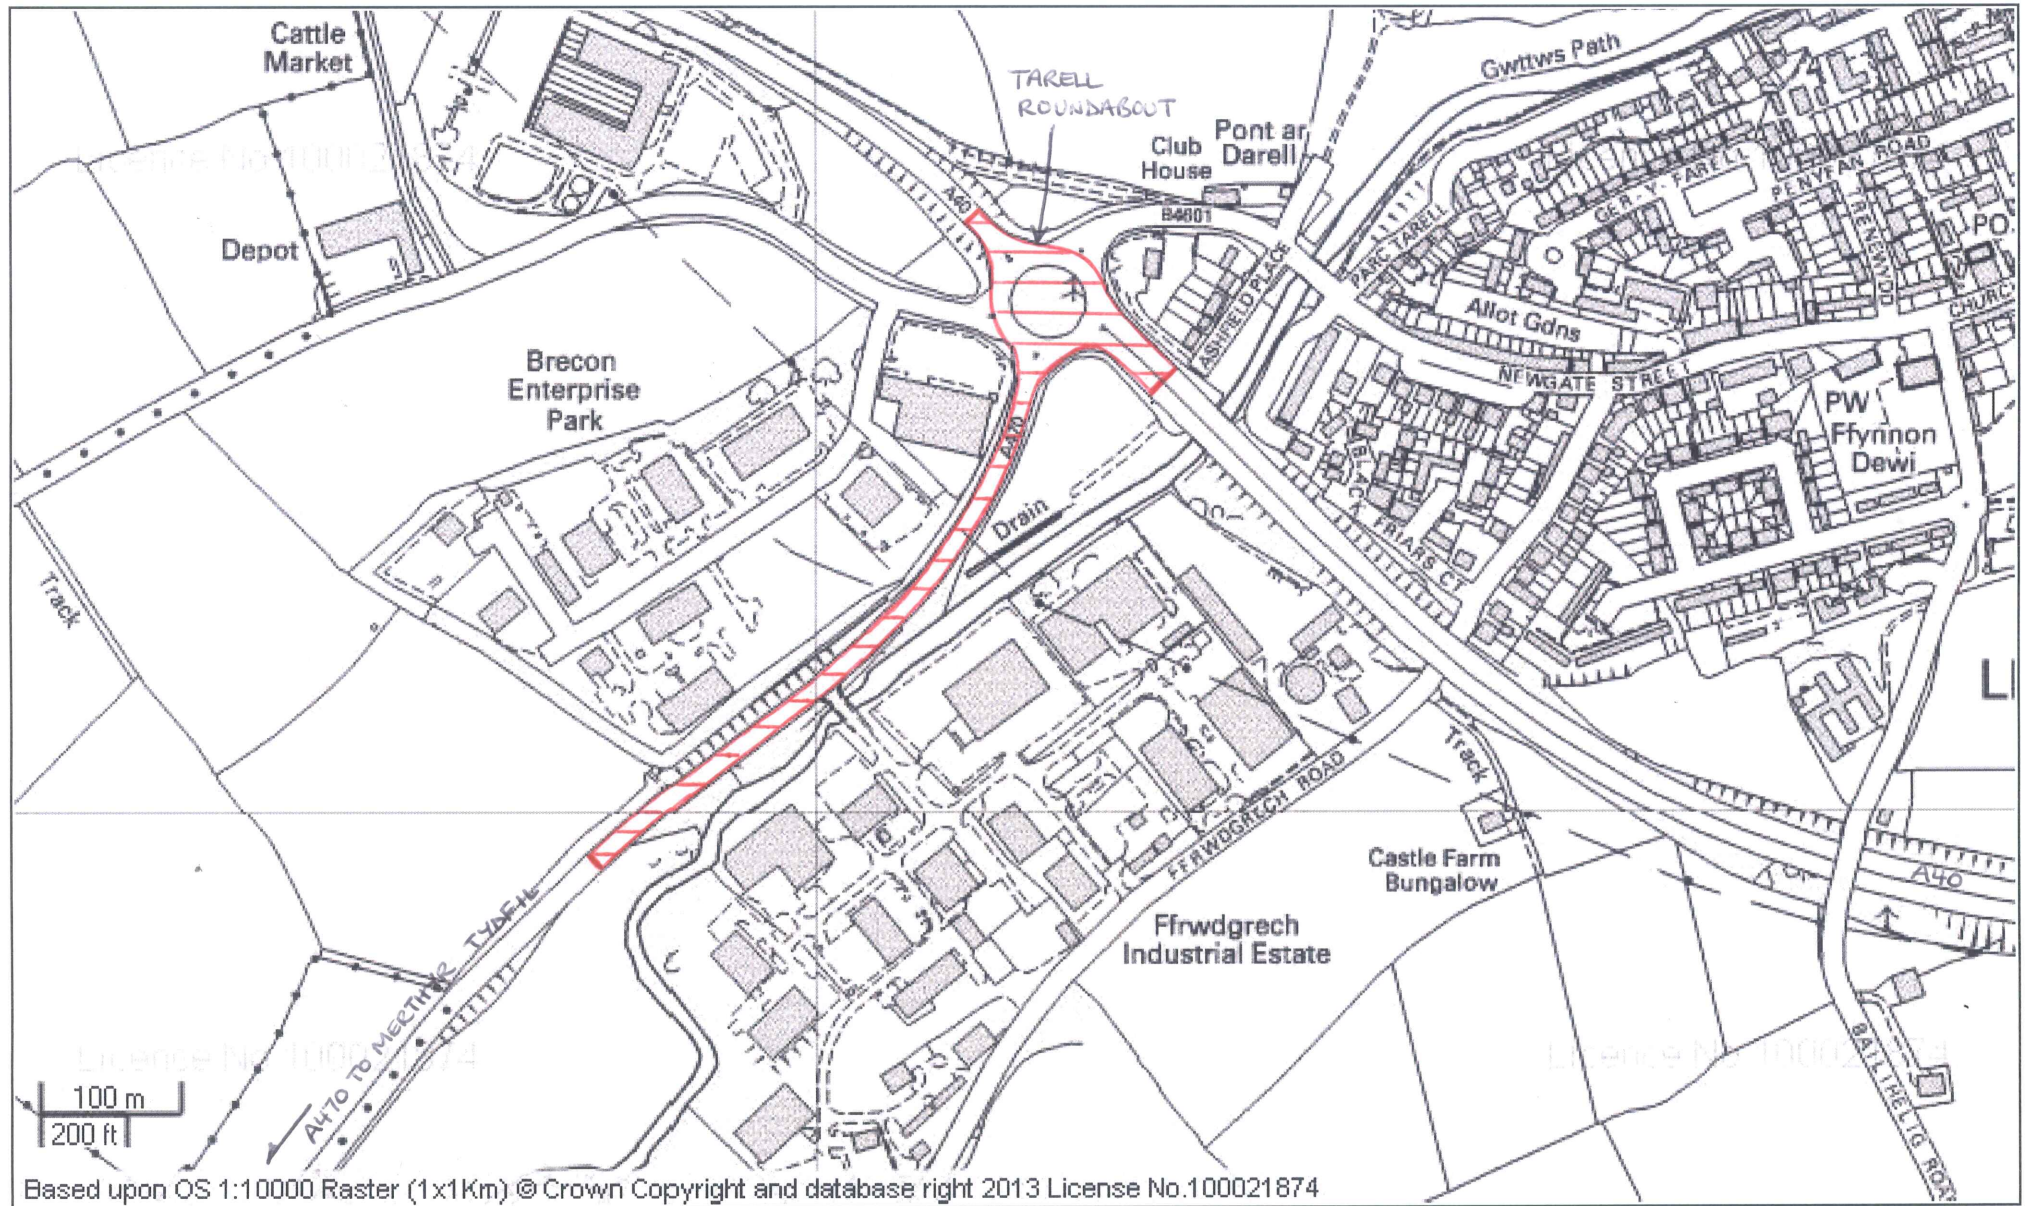

WIP

Based upon OS 1:10000 Raster (1x1Km) © Crown Copyright and database right 2013 License No.100021874

 PROPOSED 40MPH SPEED LIMIT

Scale:

Based upon OS 1:10000 Raster (1x1Km) © Crown Copyright and database right 2013