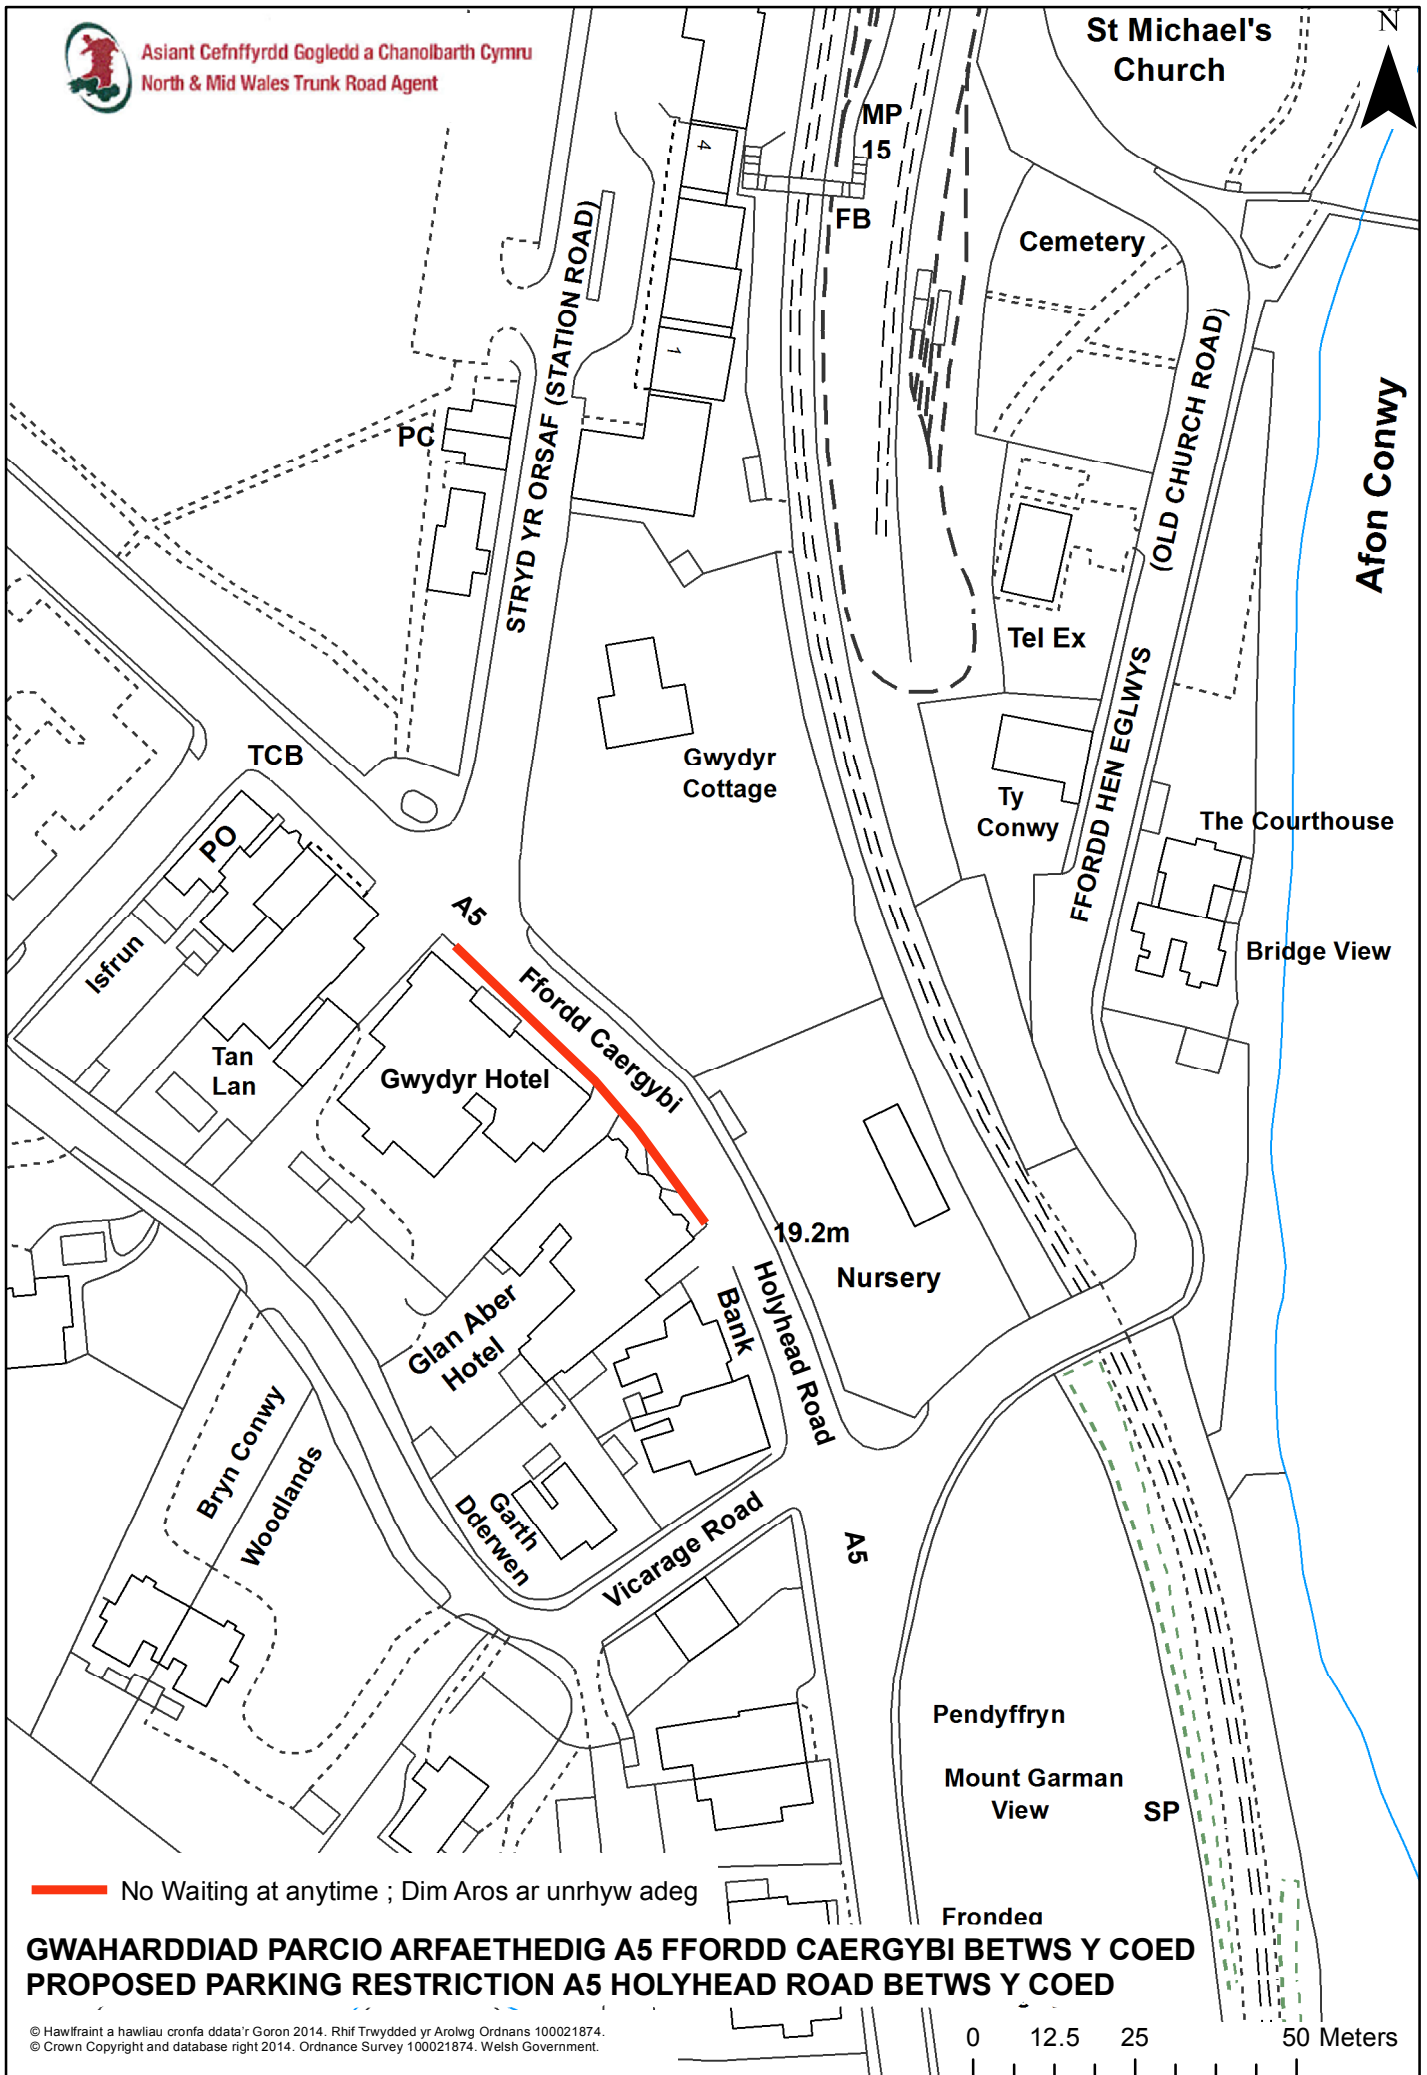

Asiant Cefnffyrdd Gogledd a Chanolbarth Cymru
North & Mid Wales Trunk Road Agent

GWAHARDDIAD PARCIO ARFAETHEDIG A5 FFORDD CAERGYBI BETWS Y COED
PROPOSED PARKING RESTRICTION A5 HOLYHEAD ROAD BETWS Y COED